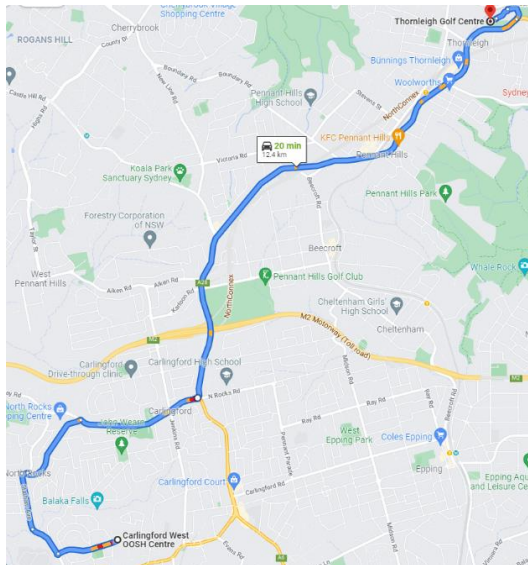

### Directions / Proposed Route:

We will be picked up from CWOOSH premises on Felton Road, Carlingford, NSW 2118, Head west on Felton Rd towards Sandringham Dr, At the roundabout, take the 3rd exit onto Bettington Rd, continue onto Statham Ave, Use the right lane to turn right onto N Rocks Rd, turn right onto New North Rocks Rd, use any lane to turn right at The North Rocks Crossroads onto N Rocks Rd, turn left onto Cumberland Hwy/Pennant Hills Rd/A28, Continue on Dartford Rd to your destination